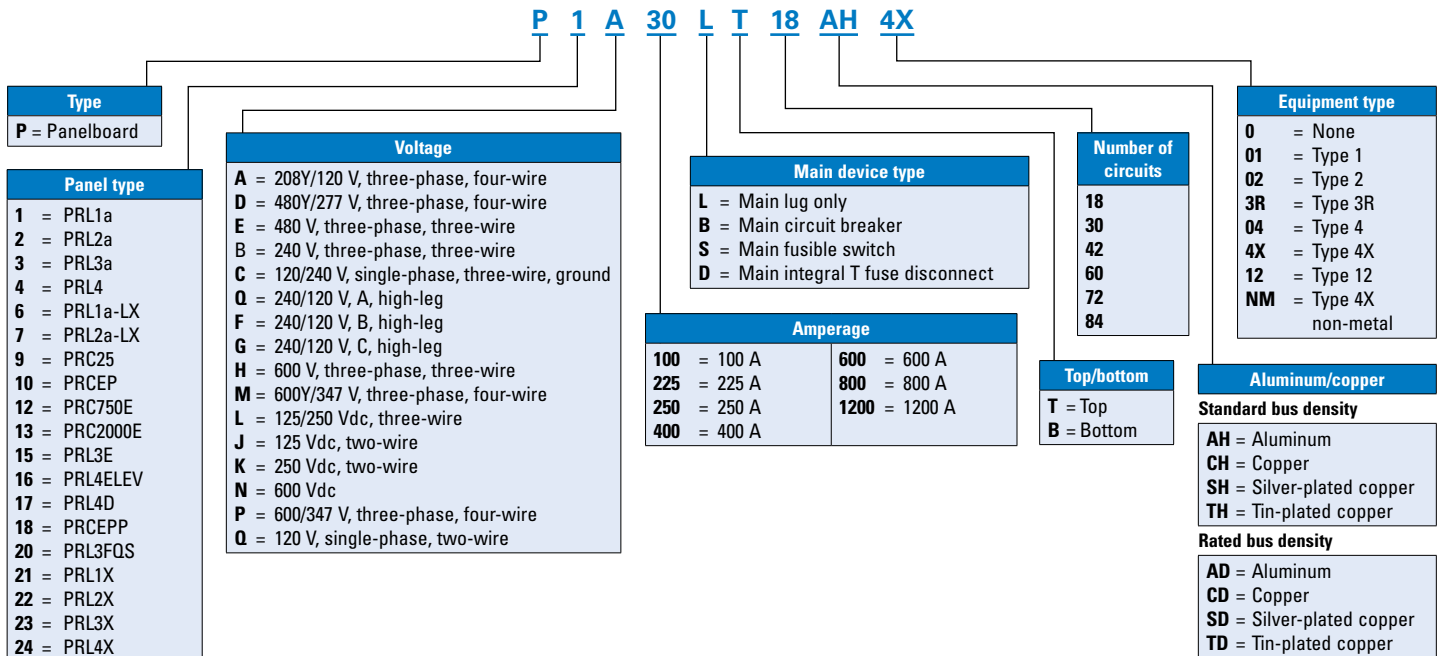

Catalog number guide

Pow-R-Line 1X

Pow-R-Line 2X

Pow-R-Line 3X

Pow-R-Line 4X

Catalog numbering system is for reference only. Some catalog number combinations may not be available or may not be displayed. Please contact your local Eaton sales representative with any product configuration questions. Catalog numbering system is for illustrative purposes only and not to be used to create new catalog numbers.