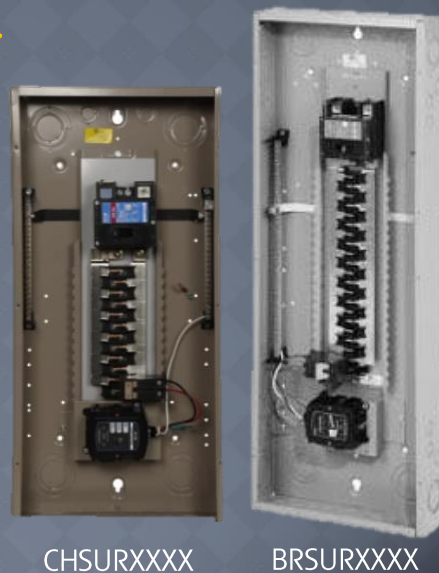

Surge installed loadcenters:

- ❖ Provides a mounting provision for CHSPT2ULTRA
- ❖ Modified deadfront allows for easy viewing of indicating lights

Learn more
HERE

Refresh your Branch PROMO

Promotion ends July 31st - For more details, click [here](#)